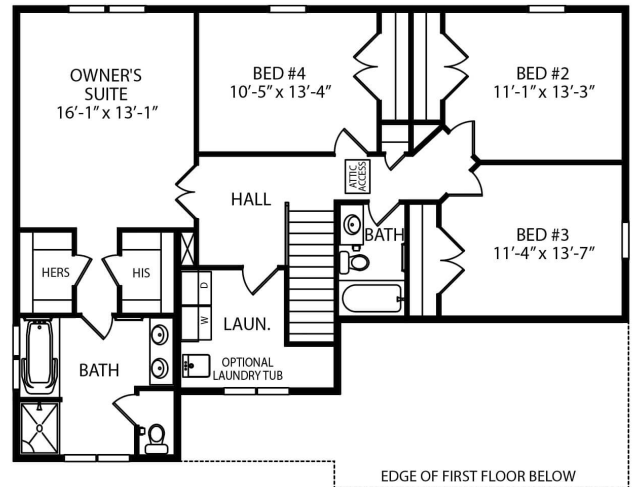

McKinley Floor Plans

Want to purchase this home?
(717) 632.9406

Scan to View
Home Listing